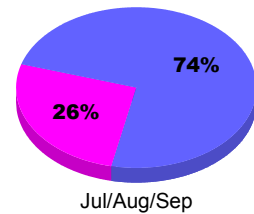

Gender Comparison 2010-2011